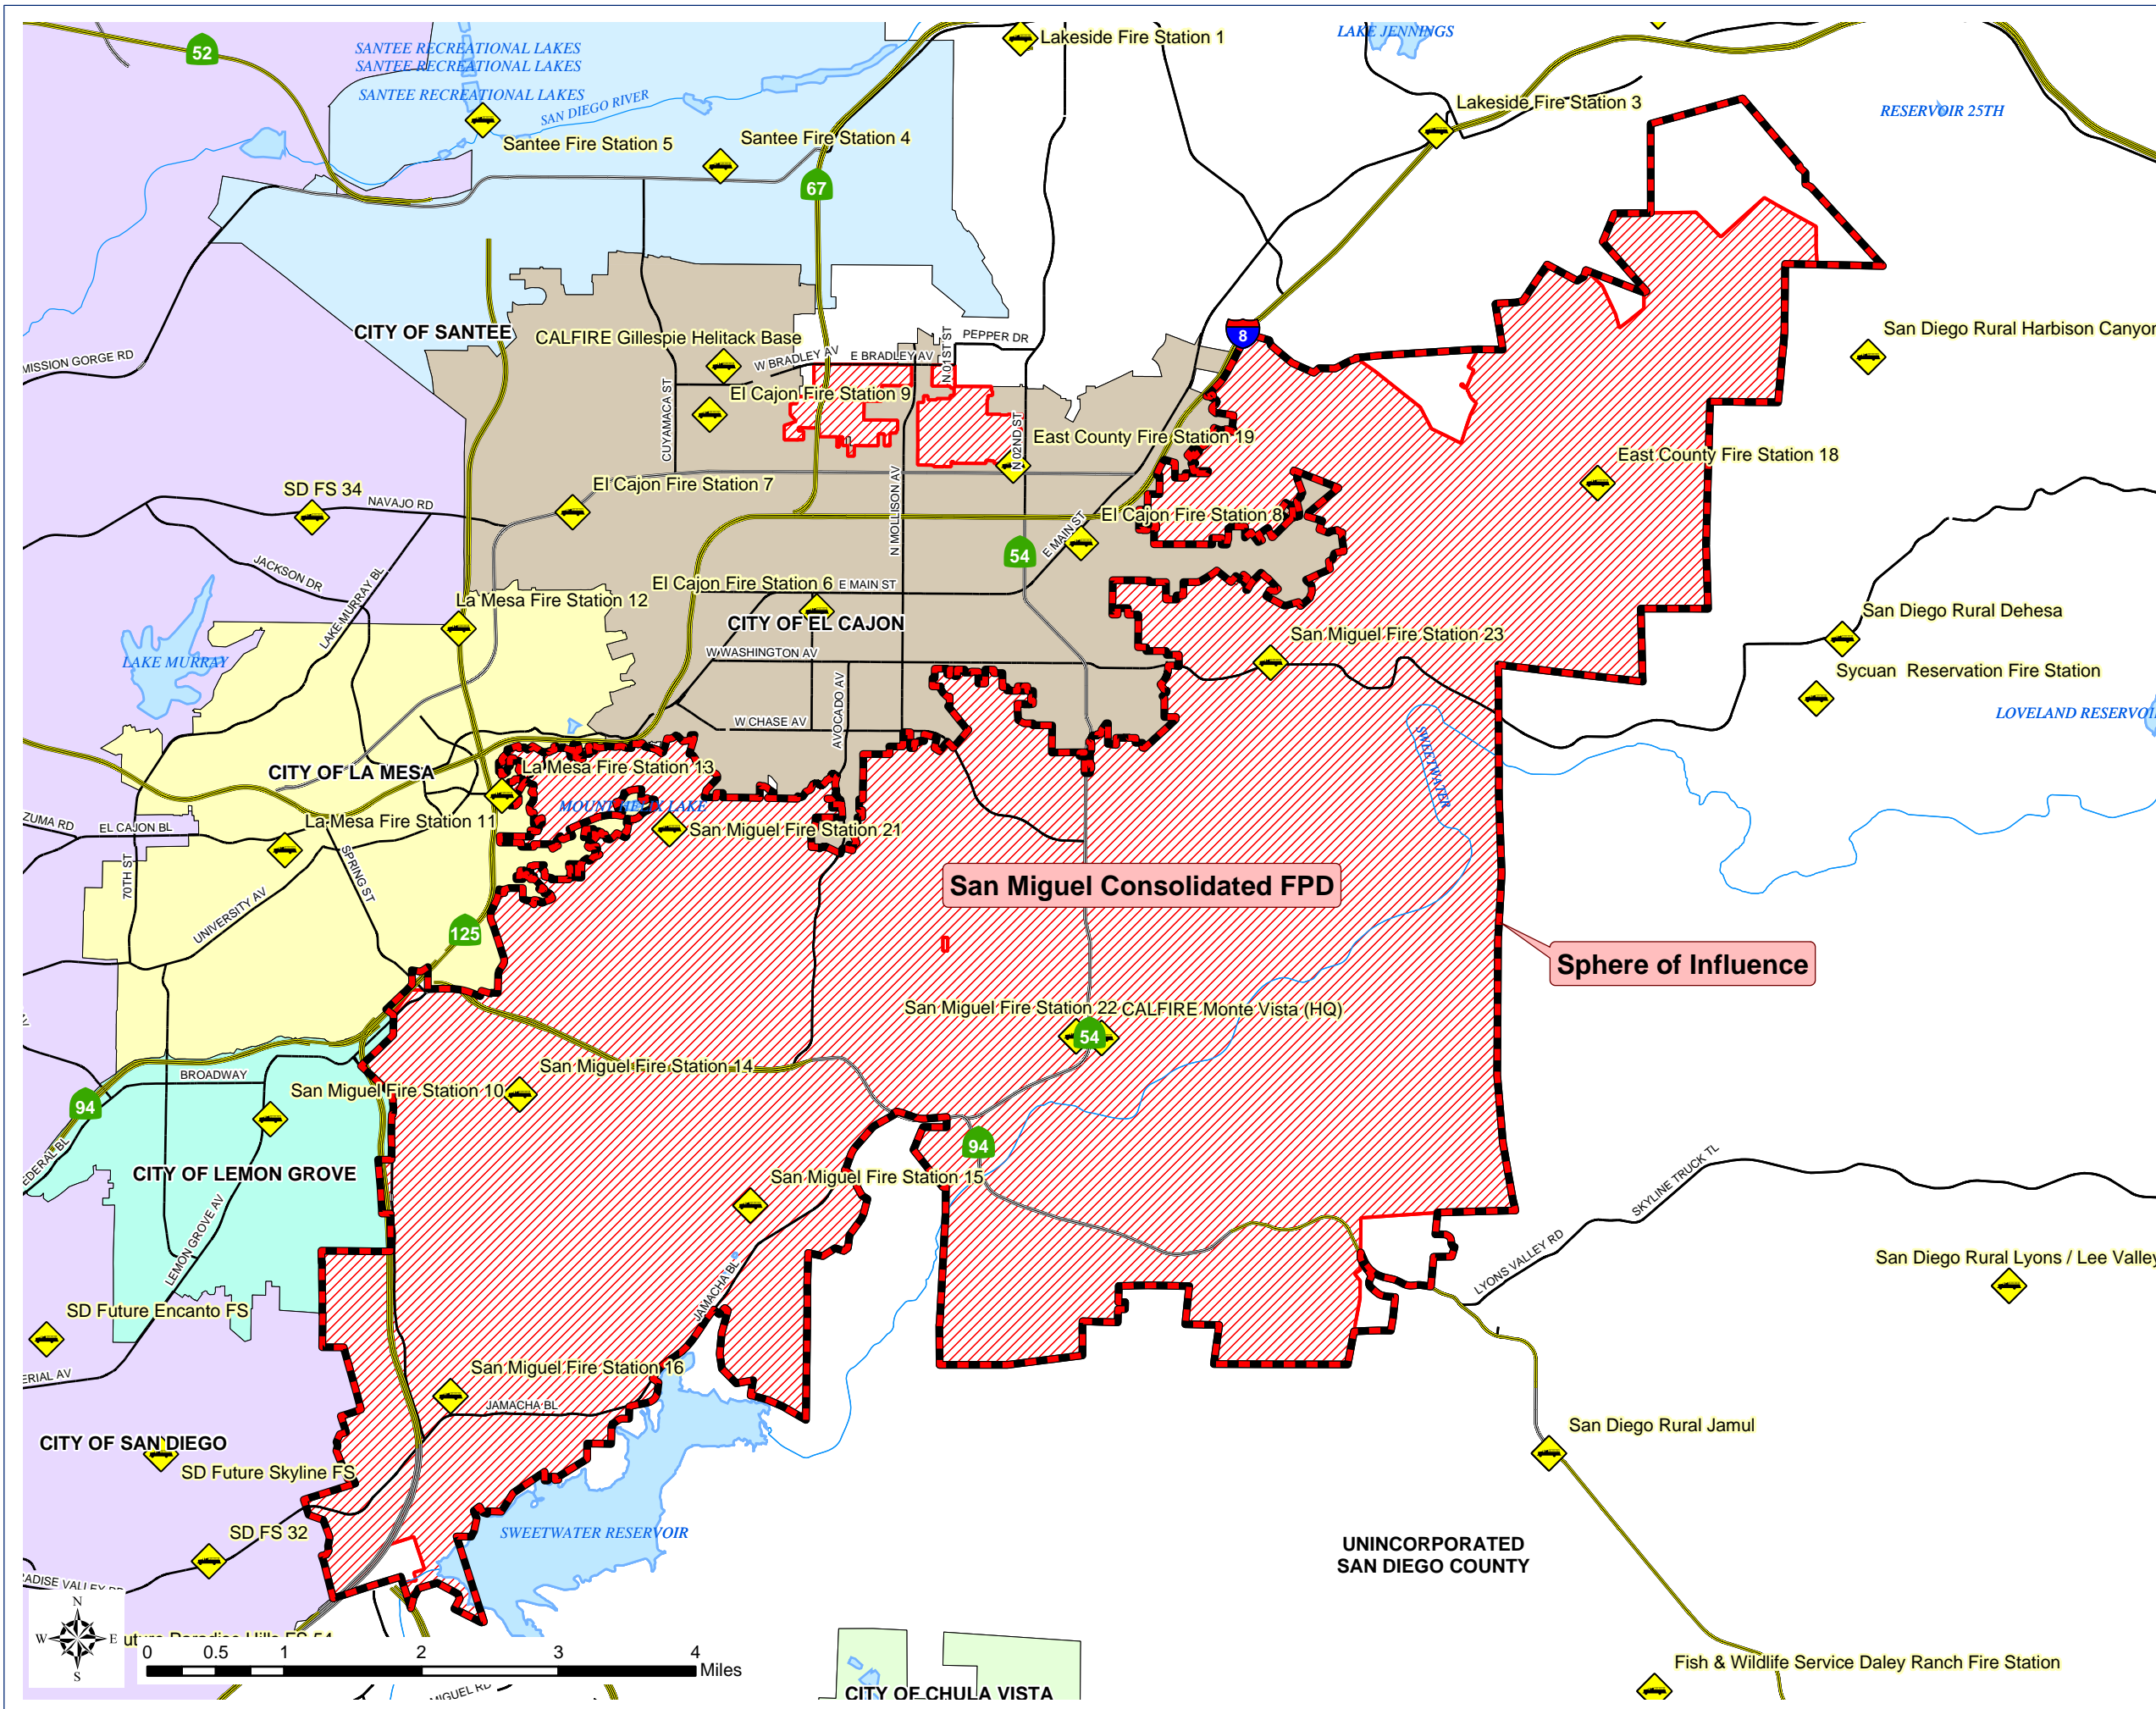

San Miguel Consolidated FPD

LEGEND

-  San Miguel Cons. FPD
-  Sphere of Influence (SOI)
-  Fire Stations

SOI Adopted: 11 / 2 / 87
 SOI Affirmed: 5 / 7 / 07
 SOI Affirmed: 8 / 6 / 07
 SOI Updated: 6 / 2 / 08

SAN DIEGO **LAFCO**

This map is provided without warranty of any kind, either express or implied, including but not limited to the implied warranties of merchantability and fitness for a particular purpose. Copyright SanGIS. All Rights Reserved. This product may contain information from the SANDAG Regional Information System which cannot be reproduced without the written permission of SANDAG. This product may contain information which has been reproduced with permission granted by Thomas Brothers Maps.

This map has been prepared for descriptive purposes only and is considered accurate according to the GIS and LAFCO data.

File: G:\GIS\PROJECTS\Maps\11x17\Districts\FPD_San_Miguel.mxd
 Printed Sept 2008.